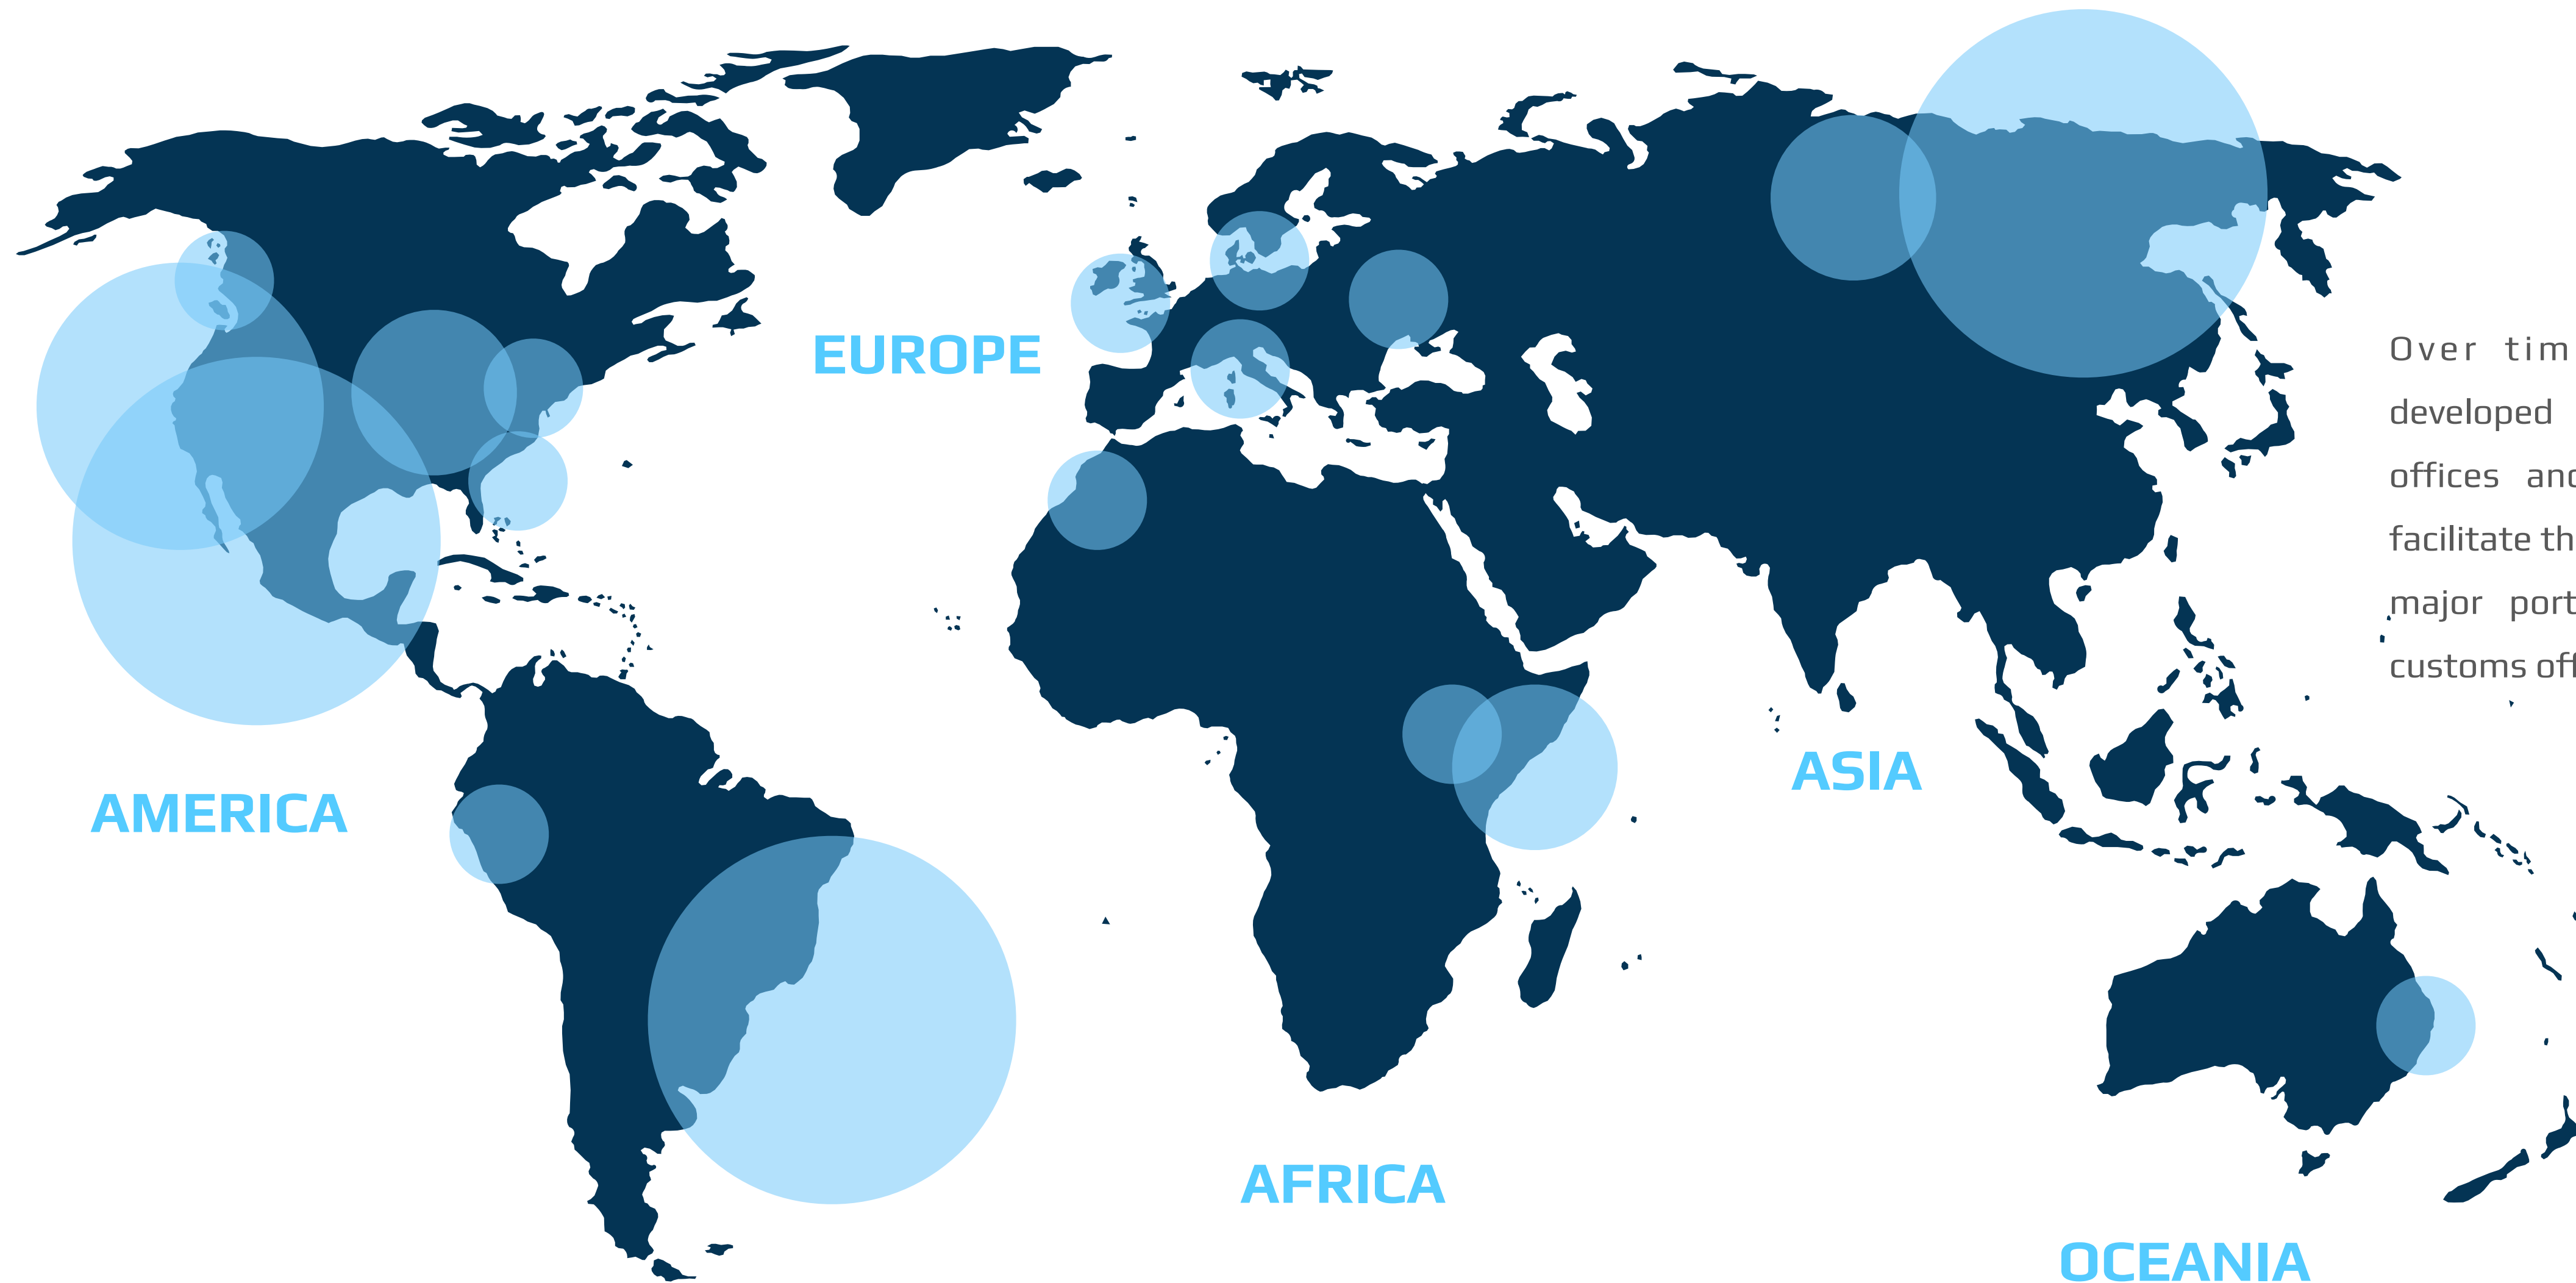

A global Network

Over time, LAB Sped has developed a global network of offices and representatives to facilitate the connection between major ports, destinations, and customs offices.